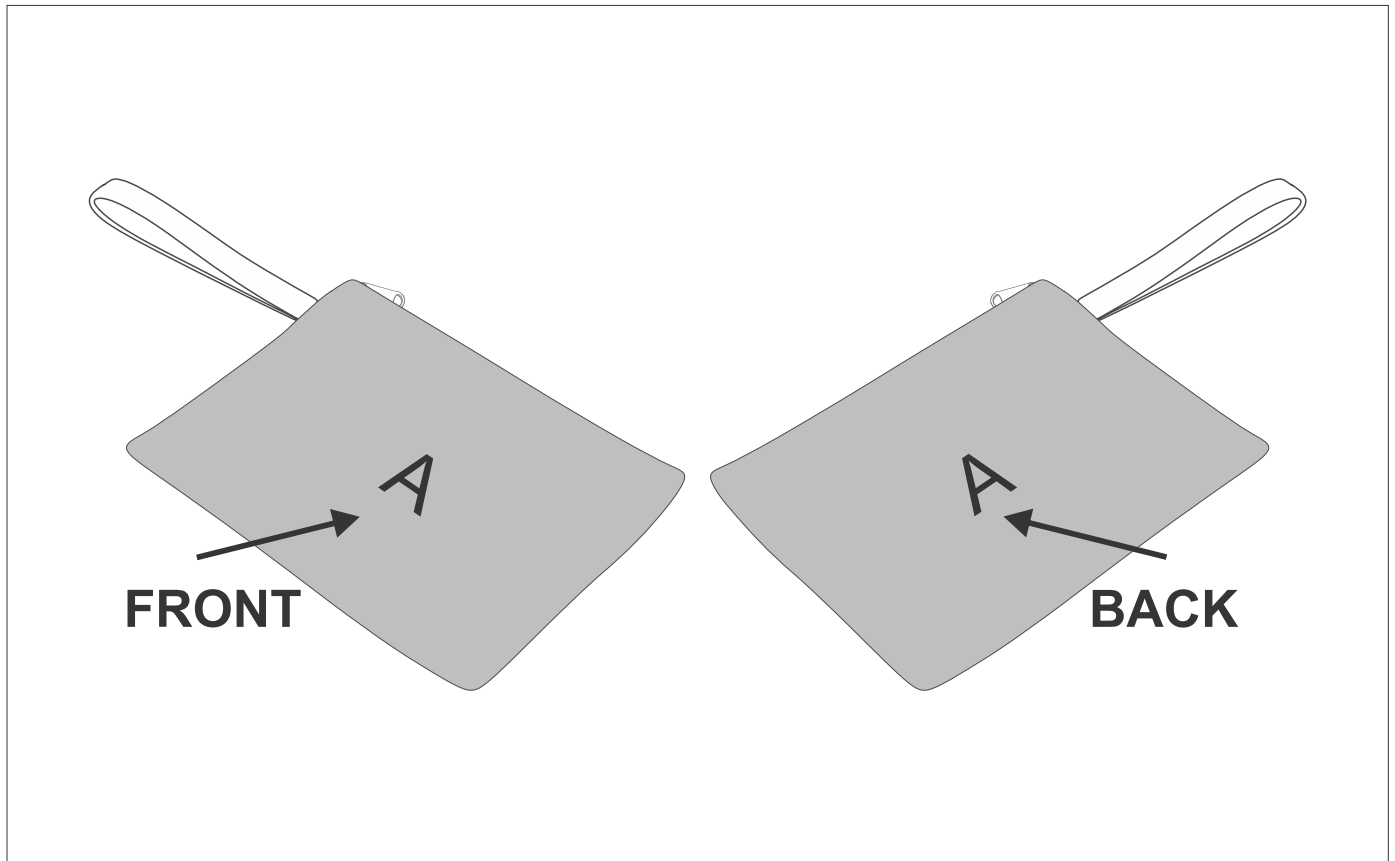

SG-HP-95-G

PPS Hoppla Summit A5 Document Pouch

Need to know:

- Includes 1-Position Sublimation (setup fees apply)
- **Please Note: We cannot guarantee 100% logo Alignment on all Brandable Panels.**

Branding Options:

Position A

1. Custom Sublimation A (CPSUB-A)
Full Colour
Size: 289mm wide x 397mm high